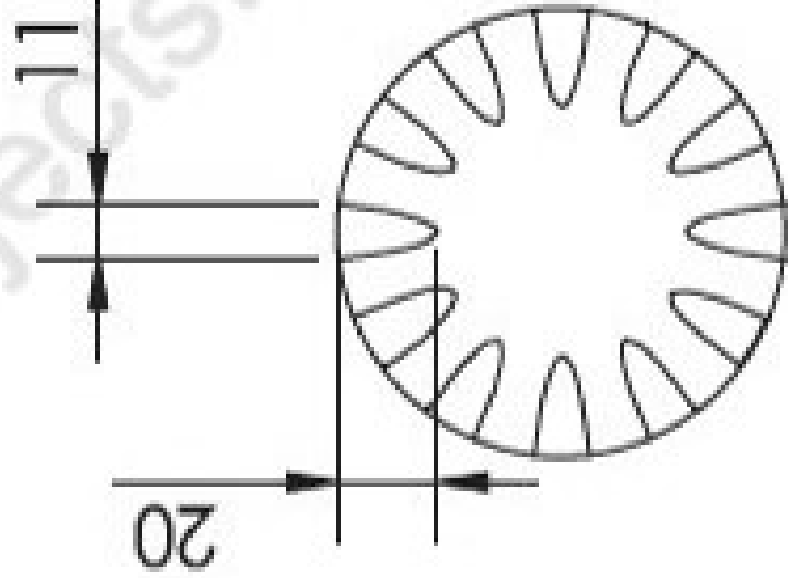

www.archprojects.in