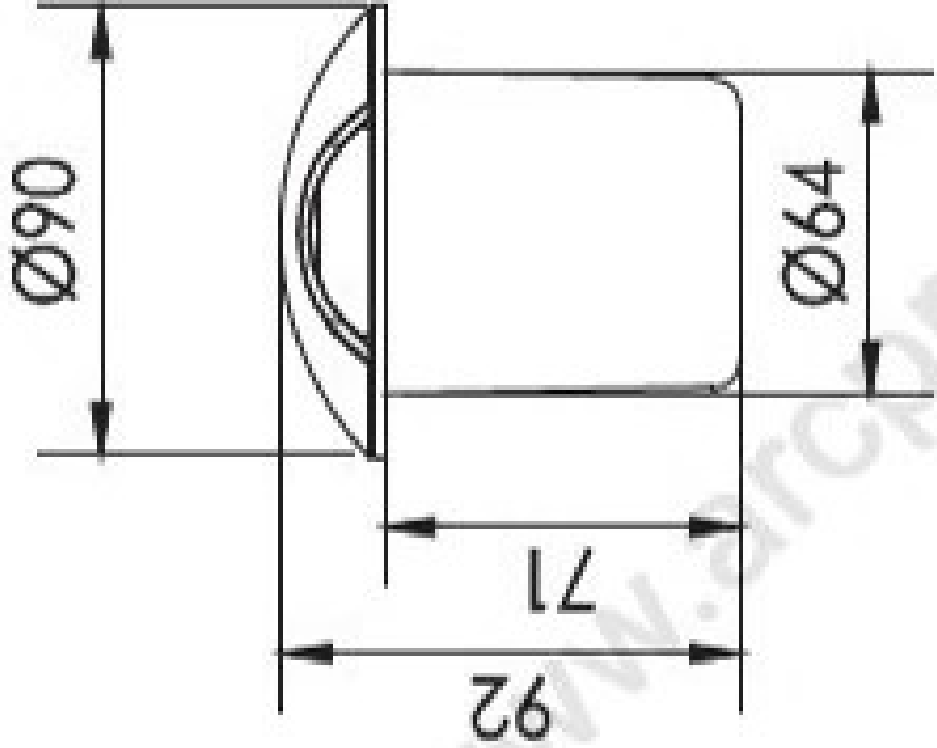

www.archprojects.in